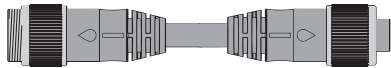

Extension Examples