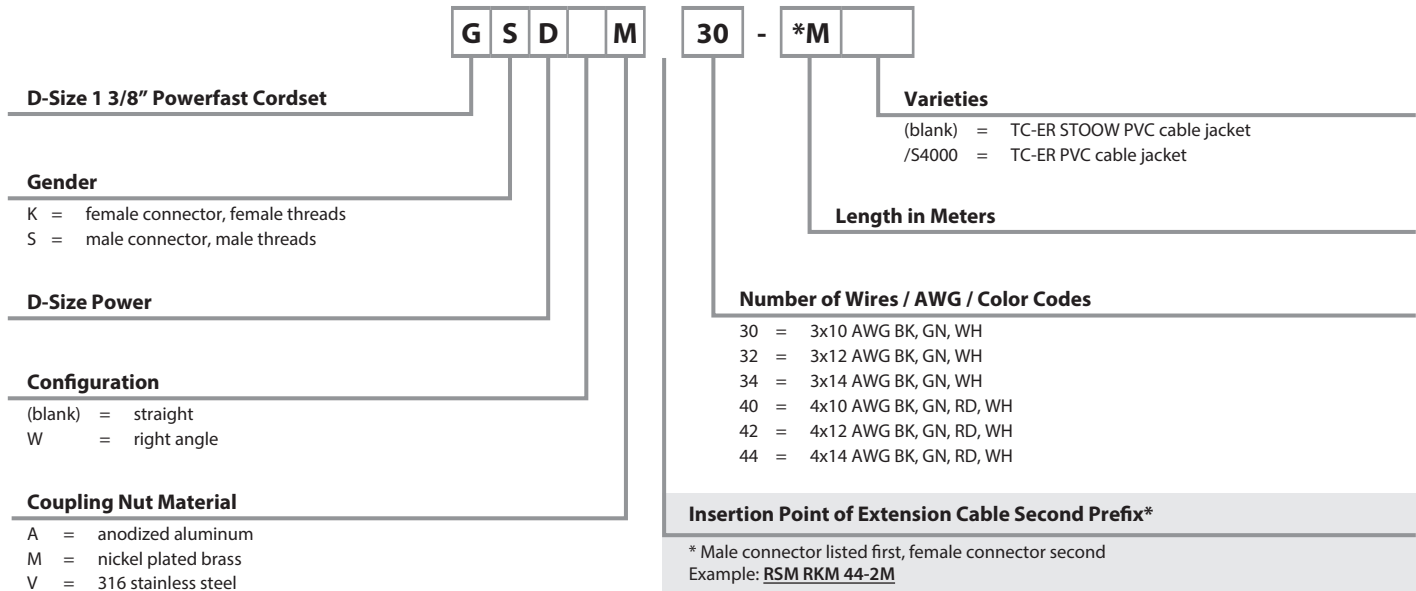

# D-Size 1 3/8" powerfast Connectivity

## D-Size 1 3/8" Powerfast Cordset Part Number Key

Part Number Keys are to assist in IDENTIFICATION ONLY. Consult factory for catalog items not identified.

## D-Size 1 3/8" Powerfast Receptacle Part Number Key